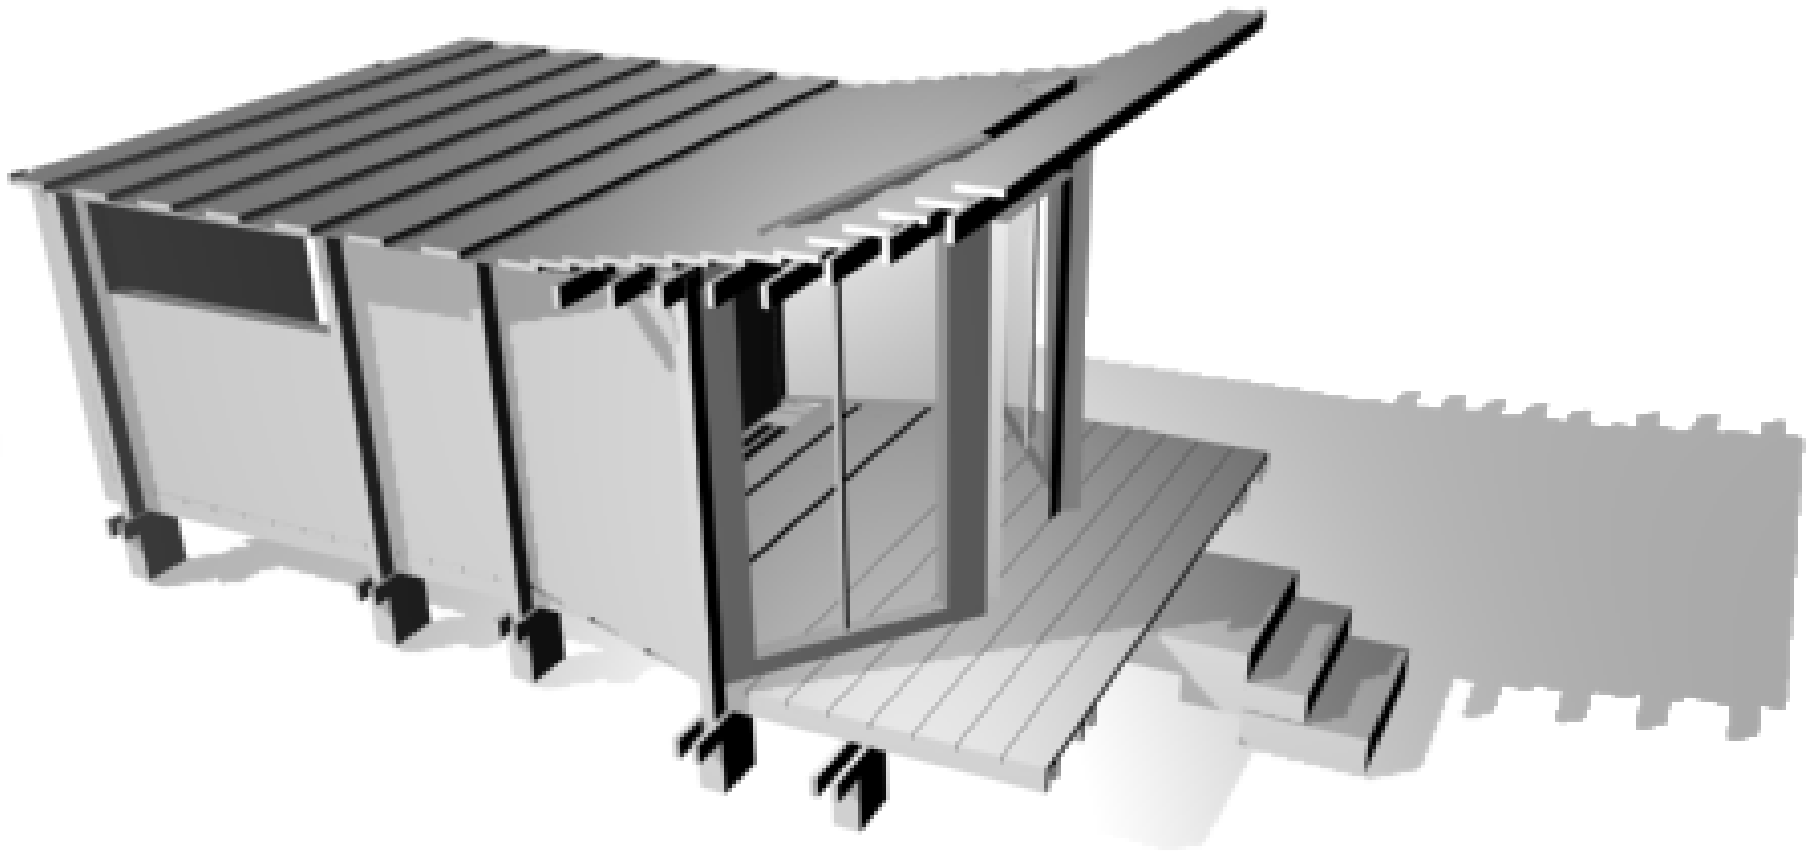

- + raised **platform** [marshy terrain]
- + **Sun**room [bay window-esque]
- + bedroom [**privacy**]
- + **slanted** roof to defer runoff
- + outdoor deck / **patio** [summer]

site plan

orientation: public | woods | **place** | river

the ideal escape for the young, down-to-earth, aspiring writer who yearns to steal away from the drags of urban existence and bathe in the anonymity of the new england woods

floor plan

spatial layout: entry | bedroom | sunroom | patio

shape models

axonometric rendering

perspectives

entry interior
front rear