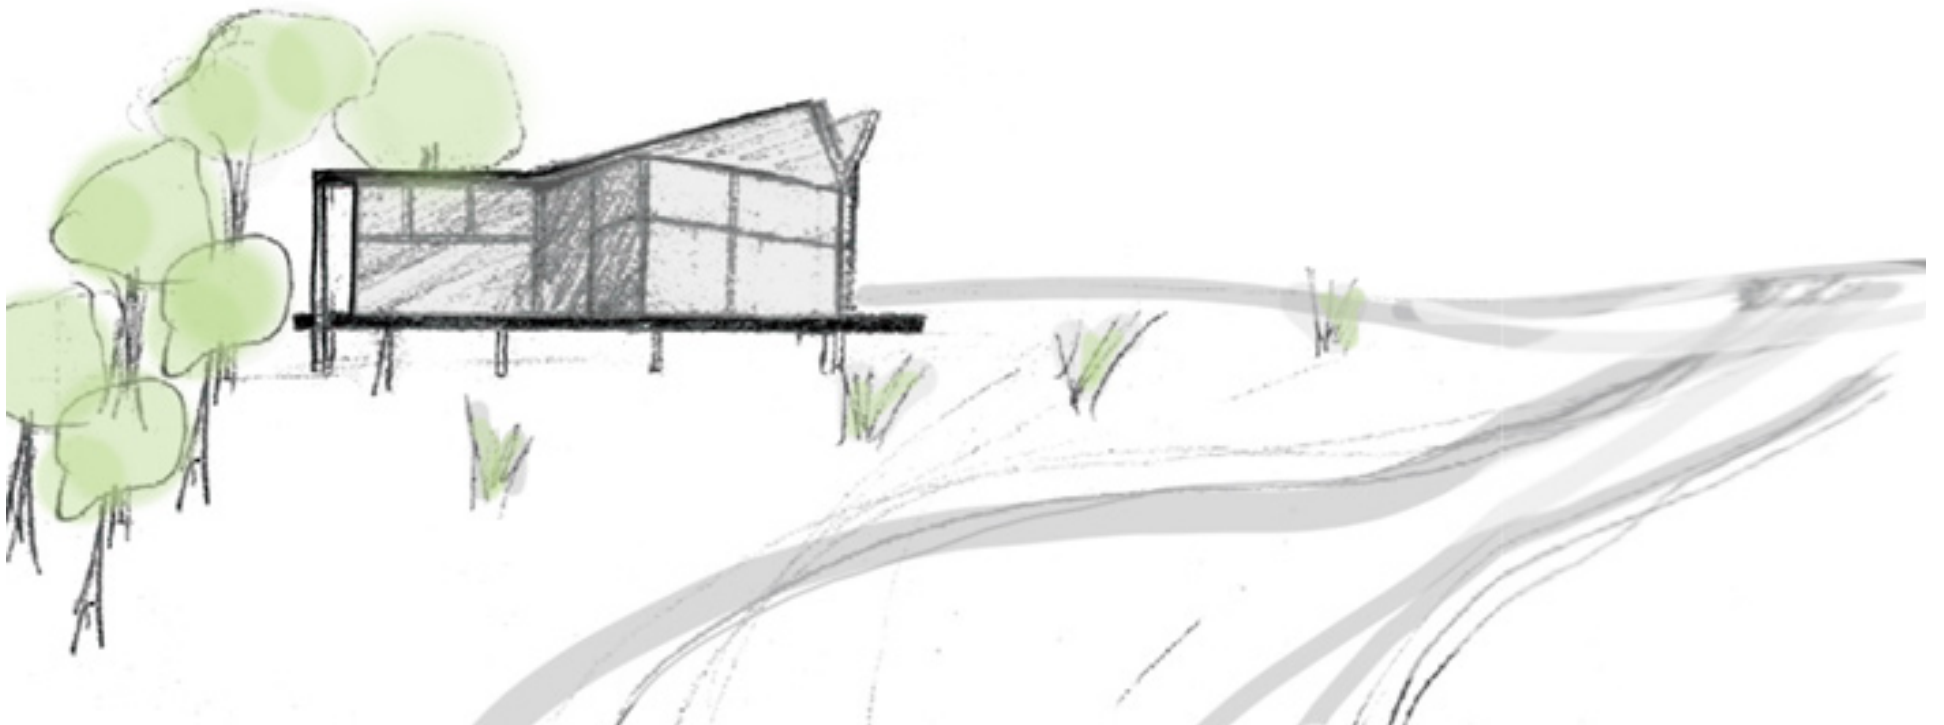

MIT OpenCourseWare
<http://ocw.mit.edu>

4.500 Introduction to Design Computing
Fall 2008

For information about citing these materials or our Terms of Use, visit: <http://ocw.mit.edu/terms>.

a concord cabin getaway

- + raised **platform** [marshy terrain]
- + **Sun**room [bay window-esque]
- + bedroom [**privacy**]
- + **slanted** roof to defer runoff
- + outdoor deck / **patio** [summer]

site plan

orientation: public | woods | **place** | river

the ideal escape for the young, down-to-earth, aspiring writer who yearns to steal away from the drags of urban existence and bathe in the anonymity of the new england woods

floor plan

spatial layout: entry | bedroom | sunroom | patio

shape models

axonometric rendering

perspectives

entry interior
front rear