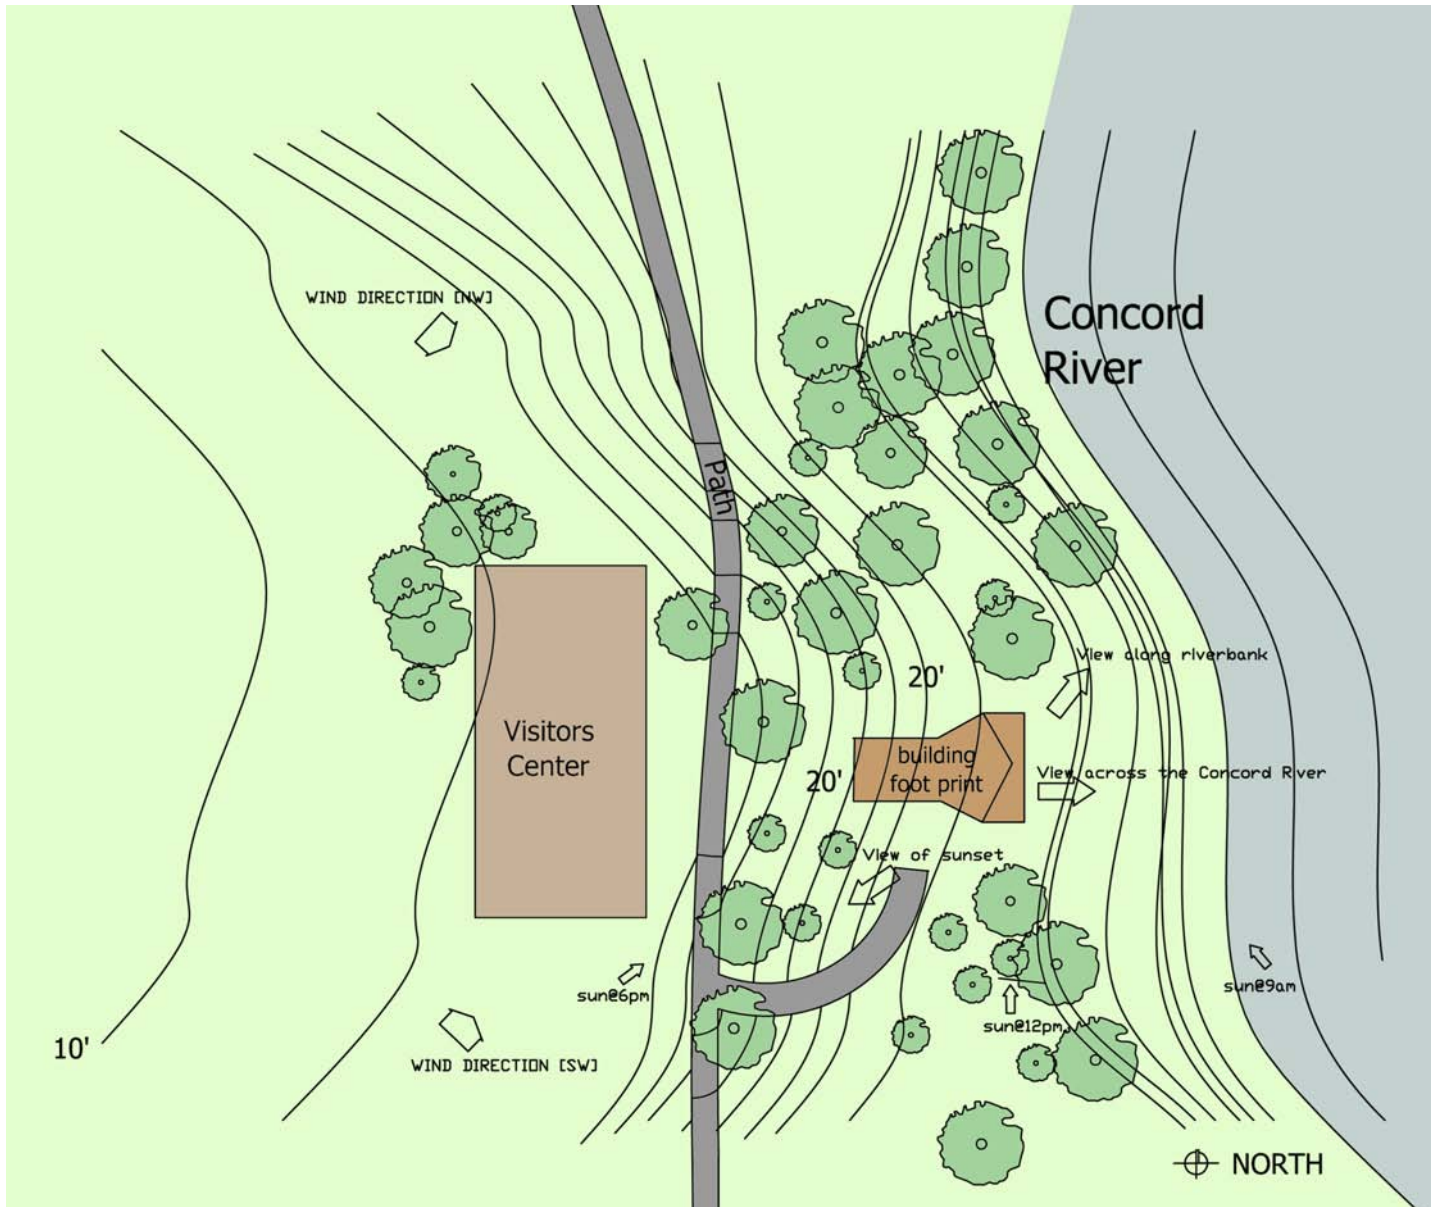

MIT OpenCourseWare
<http://ocw.mit.edu>

4.500 Introduction to Design Computing
Fall 2008

For information about citing these materials or our Terms of Use, visit: <http://ocw.mit.edu/terms>.

a concord cabin getaway

- + raised **platform** [marshy terrain]
- + **Sun**room [bay window-esque]
- + bedroom [**privacy**]
- + **slanted** roof to defer runoff
- + outdoor deck / **patio** [summer]

site plan

orientation: public | woods | **place** | river

the ideal escape for the young, down-to-earth, aspiring writer who yearns to steal away from the drags of urban existence and bathe in the anonymity of the new england woods

floor plan

spatial layout: entry | bedroom | sunroom | patio

shape models

axonometric rendering

perspectives

entry interior
front rear