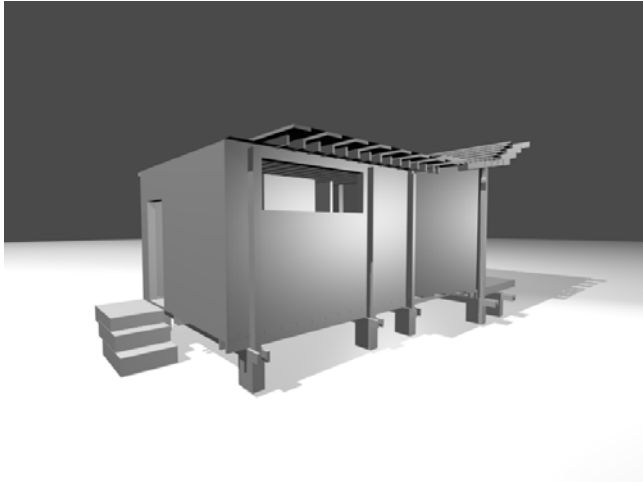

- + raised **platform** [marshy terrain]
- + **Sun**room [bay window-esque]
- + bedroom [**privacy**]
- + **slanted** roof to defer runoff
- + outdoor deck / **patio** [summer]

site plan

orientation: public | woods | **place** | river

the ideal escape for the young, down-to-earth, aspiring writer who yearns to steal away from the drags of urban existence and bathe in the anonymity of the new england woods

floor plan

spatial layout: entry | bedroom | sunroom | patio

shape models

axonometric rendering

perspectives

entry interior
front rear