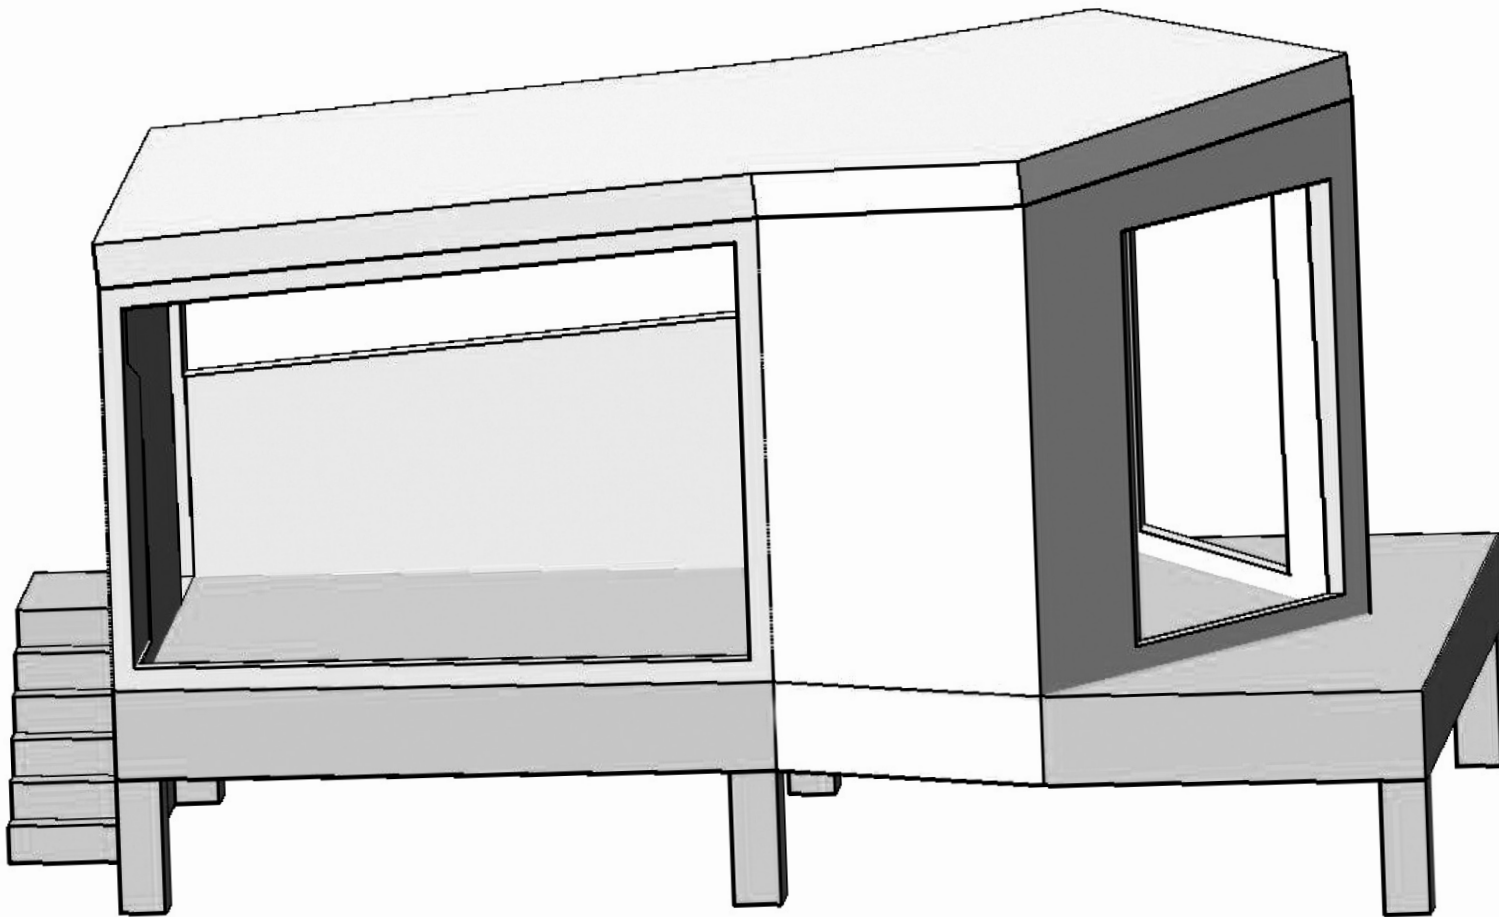

- + raised **platform** [marshy terrain]
- + **Sun**room [bay window-esque]
- + bedroom [**privacy**]
- + **slanted** roof to defer runoff
- + outdoor deck / **patio** [summer]

site plan

orientation: public | woods | **place** | river

the ideal escape for the young, down-to-earth, aspiring writer who yearns to steal away from the drags of urban existence and bathe in the anonymity of the new england woods

floor plan

spatial layout: entry | bedroom | sunroom | patio

shape models

axonometric rendering

perspectives

entry interior
front rear