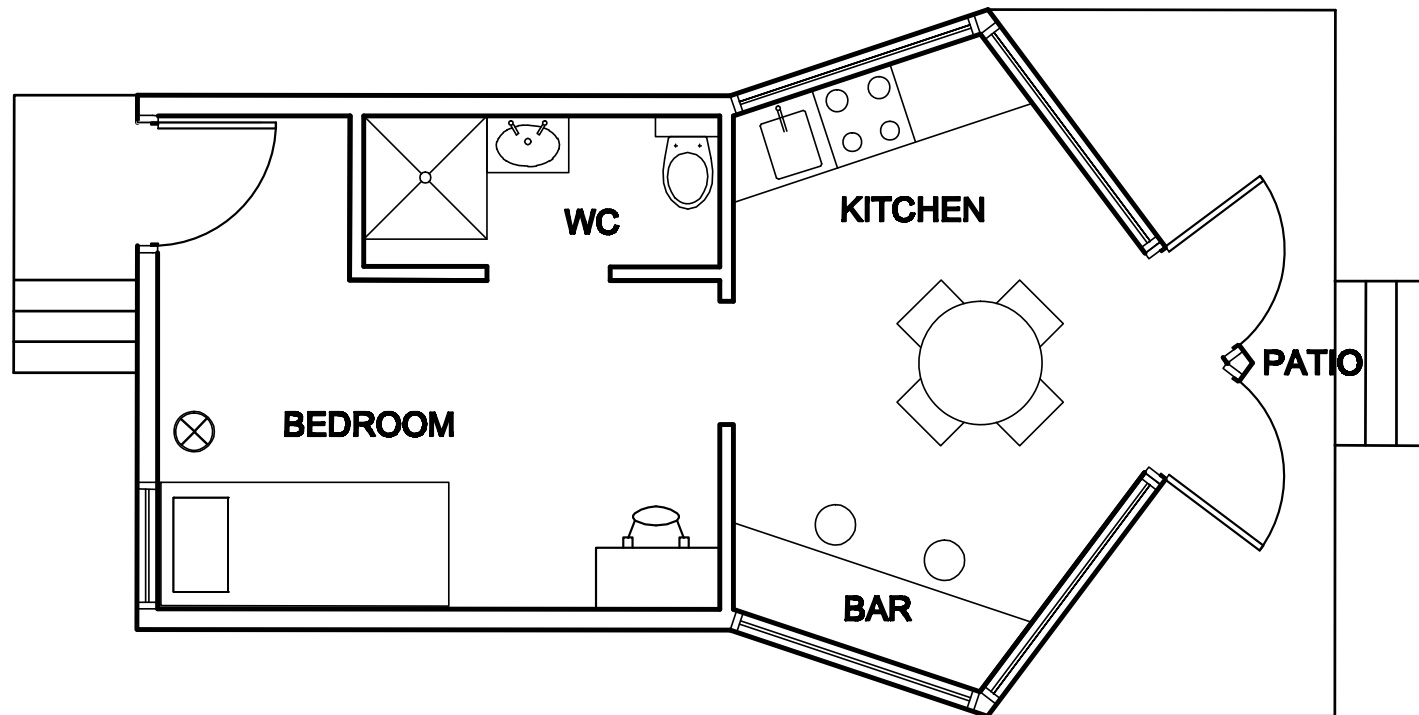

- + raised **platform** [marshy terrain]
- + **Sun**room [bay window-esque]
- + bedroom [**privacy**]
- + **slanted** roof to defer runoff
- + outdoor deck / **patio** [summer]

site plan

orientation: public | woods | **place** | river

the ideal escape for the young, down-to-earth, aspiring writer who yearns to steal away from the drags of urban existence and bathe in the anonymity of the new england woods

floor plan

spatial layout: entry | bedroom | sunroom | patio

shape models

axonometric rendering

perspectives

entry interior
front rear